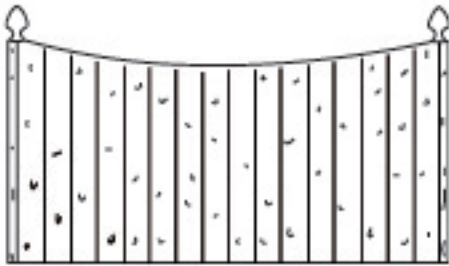

Styles

All styles available
in 4', 5', 6', 7' and 8' tall

Dog Ear Picket

Concave Country Side

Convex Country Side

Concave Early American

Dog Ear Privacy

Timberline

Convex Early American

Virginia

Pinehill

Homestead

Concave Pinehill

Convex Pinehill

Williamsburg

3326 Engle Road
Fort Wayne, Indiana 46809
260.478.7667
randfence.com