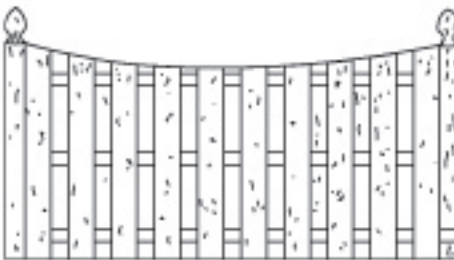

Styles

All styles available
in 4', 5', 6', 7' and 8' tall

Dog Ear Picket

Concave Country Side

Convex Country Side

Concave Early American

Dog Ear Privacy

Timberline

Convex Early American

Virginia

Pinehill

Homestead

Concave Pinehill

Convex Pinehill

Williamsburg

3326 Engle Road
Fort Wayne, Indiana 46809
260.478.7667
randfence.com