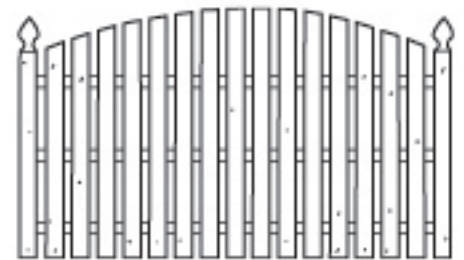

Styles

All styles available
in 4', 5', 6', 7' and 8' tall

Dog Ear Picket

Concave Country Side

Convex Country Side

Concave Early American

Dog Ear Privacy

Timberline

Convex Early American

Virginia

Pinehill

Homestead

Concave Pinehill

Convex Pinehill

Williamsburg

3326 Engle Road
Fort Wayne, Indiana 46809
260.478.7667
randfence.com